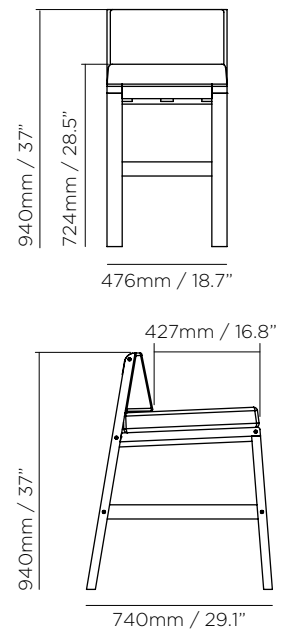

Sunbrella® Fabric Colours

Flanelle, Sooty, Canvas