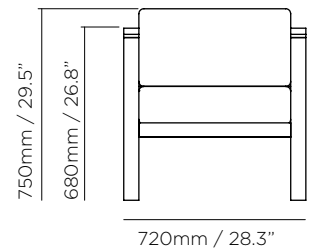

Sunbrella® Fabric Colours

Flanelle, Sooty, Canvas