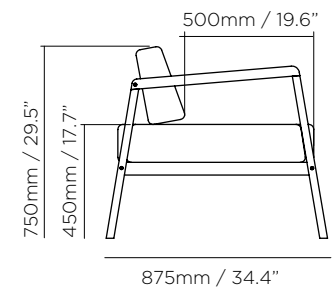

Sunbrella® Fabric Colours

Flanelle, Sooty, Canvas