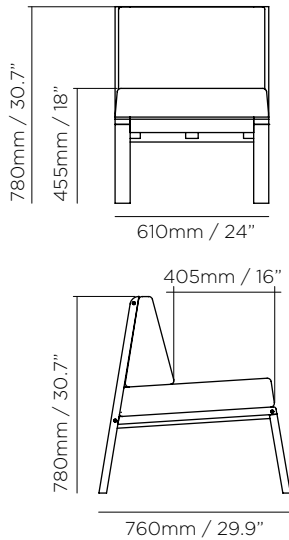

Sunbrella® Fabric Colours

Flanelle, Sooty, Canvas