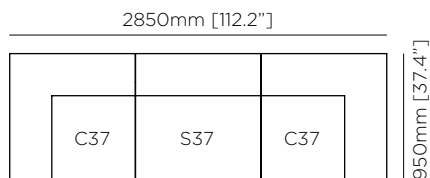

RELAX CONFIGURATION PACKAGES

MODULAR
SOFAS

BLINDE RELAX MODULAR SOFAS MEAN YOU HAVE THE FREEDOM TO CREATE A LOUNGE TO SUIT YOUR INDOOR OR OUTDOOR AREA AND LIFESTYLE. CHOOSE ANY NUMBER OF MODULES TO CREATE YOUR OWN LOUNGE OR CHOOSE FROM EIGHT CONFIGURATION PACKAGES THAT OFFER A VARIETY OF LOUNGE DESIGNS, FROM INTIMATE SETTINGS FOR TWO PEOPLE TO LARGE MODULAR CREATIONS FOR ENTERTAINING.

Modular 3 Sofa
BLD.MS.RLX.S3