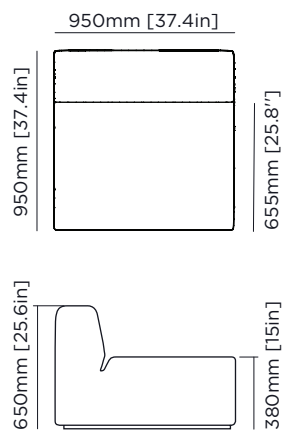

### Cushions (Sold Separately)

500mm [20"] x 500mm [20"]  
650mm [25"] x 650mm [25"]

### Weight

Approx 17kg / 37.5lbs

### Dimensions

L 950mm [37.4"]  
W 950mm [37.4"]  
H 650mm [25.6"]  
SH 380mm [15"]

S37 Single  
(Canvas)

O37 Ottoman  
(Canvas)

**S37 Single**  
BLD.I.MS.RLX.S37

**Weight**  
Approx 15kg / 33lbs

**Dimensions**  
L 950mm [37.4"]  
W 950mm [37.4"]  
H 650mm [25.6"]  
SH 380mm [15"]

**O37 Ottoman**  
BLD.I.MS.RLX.O37

**Weight**  
Approx 13kg / 28.6lbs

**Dimensions**  
L 950mm [37.4"]  
W 950mm [37.4"]  
H 380mm [15"]