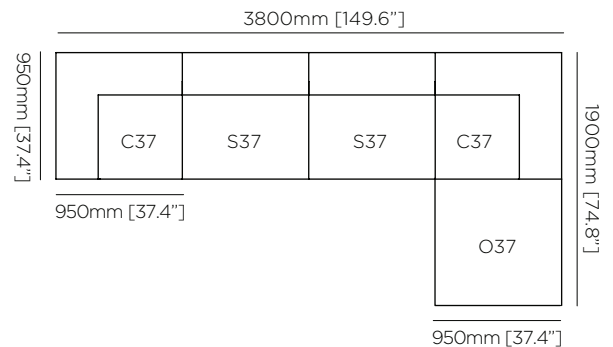

### Cushions (Sold Separately)

500mm [20"] x 500mm [20"]  
650mm [25"] x 650mm [25"]

### Dimensions

L 950mm [37.4"]  
W 950mm [37.4"]  
H 650mm [25.6"]  
SH 380mm [15"]

S37 Single  
(Canvas)

O37 Ottoman  
(Canvas)

**S37 Single**  
BLD.I.MS.RLX.S37

**Weight**  
Approx 15kg / 33lbs

**Dimensions**  
L 950mm [37.4"]  
W 950mm [37.4"]  
H 650mm [25.6"]  
SH 380mm [15"]

**O37 Ottoman**  
BLD.I.MS.RLX.O37

**Weight**  
Approx 13kg / 28.6lbs

**Dimensions**  
L 950mm [37.4"]  
W 950mm [37.4"]  
H 380mm [15"]

Modular 3 Sofa  
BLD.MS.RLX.S3

Modular 4 Sofa  
BLD.MS.RLX.S4

Modular 5 L-Sectional  
BLD.MS.RLX.LS5

Modular 5 Sofa Chaise  
BLD.MS.RLX.SC5

Modular components are available individually, allowing you to customise the configuration of your choice.