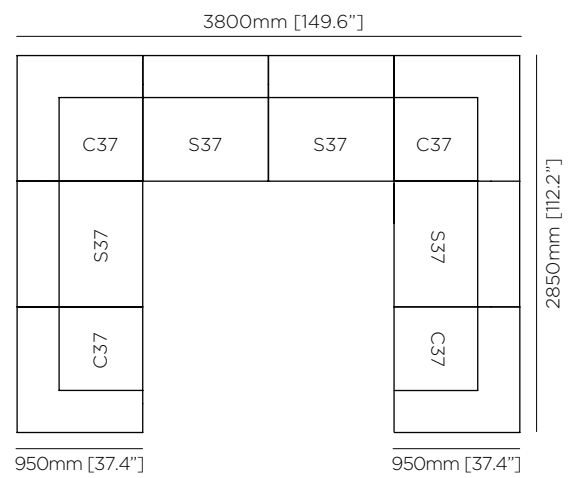

### Cushions (Sold Separately)

500mm [20"] x 500mm [20"]  
650mm [25"] x 650mm [25"]

### Dimensions

L 950mm [37.4"]  
W 950mm [37.4"]  
H 650mm [25.6"]  
SH 380mm [15"]

S37 Single  
(Canvas)

O37 Ottoman  
(Canvas)

**S37 Single**  
BLD.I.MS.RLX.S37

**Weight**  
Approx 15kg / 33lbs

**Dimensions**  
L 950mm [37.4"]  
W 950mm [37.4"]  
H 650mm [25.6"]  
SH 380mm [15"]

**O37 Ottoman**  
BLD.I.MS.RLX.O37

**Weight**  
Approx 13kg / 28.6lbs

**Dimensions**  
L 950mm [37.4"]  
W 950mm [37.4"]  
H 380mm [15"]

# RELAX CONFIGURATION PACKAGES

MODULAR  
SOFAS

**Modular 6 L-Sectional**  
BLD.MS.RLX.LS6

**Modular 6 U-Chaise Sectional**  
BLD.MS.RLX.UC6

**Modular 7 U-Sofa Chaise Sectional**  
BLD.MS.RLX.USC7

**Modular 8 U-Sofa Sectional**  
BLD.MS.RLX.US8