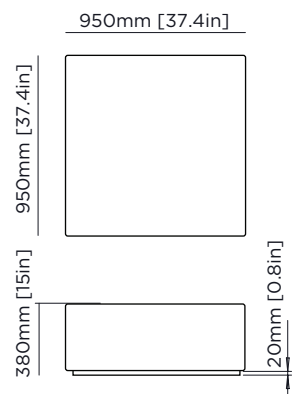

### Cushions (Sold Separately)

500mm [20"] x 500mm [20"]  
650mm [25"] x 650mm [25"]

### Weight

Approx 17kg / 37.5lbs

### Dimensions

L 950mm [37.4"]  
W 950mm [37.4"]  
H 650mm [25.6"]  
SH 380mm [15"]

S37 Single  
(Canvas)

O37 Ottoman  
(Canvas)

**S37 Single**  
BLD.I.MS.RLX.S37

**Weight**  
Approx 15kg / 33lbs

**Dimensions**  
L 950mm [37.4"]  
W 950mm [37.4"]  
H 650mm [25.6"]  
SH 380mm [15"]

**O37 Ottoman**  
BLD.I.MS.RLX.O37

**Weight**  
Approx 13kg / 28.6lbs

**Dimensions**  
L 950mm [37.4"]  
W 950mm [37.4"]  
H 380mm [15"]