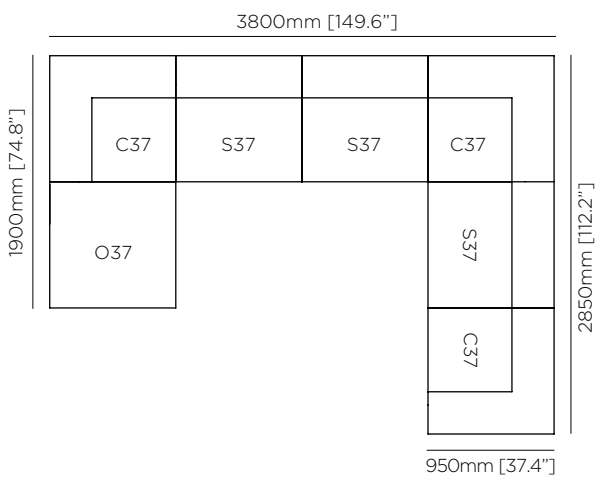

### Cushions (Sold Separately)

500mm [20"] x 500mm [20"]  
650mm [25"] x 650mm [25"]

### Dimensions

L 950mm [37.4"]  
W 950mm [37.4"]  
H 650mm [25.6"]  
SH 380mm [15"]

S37 Single  
(Canvas)

O37 Ottoman  
(Canvas)

**S37 Single**  
BLD.I.MS.RLX.S37

**Weight**  
Approx 15kg / 33lbs

**Dimensions**  
L 950mm [37.4"]  
W 950mm [37.4"]  
H 650mm [25.6"]  
SH 380mm [15"]

**O37 Ottoman**  
BLD.I.MS.RLX.O37

**Weight**  
Approx 13kg / 28.6lbs

**Dimensions**  
L 950mm [37.4"]  
W 950mm [37.4"]  
H 380mm [15"]

# RELAX CONFIGURATION PACKAGES

MODULAR  
SOFAS

**Modular 6 L-Sectional**  
BLD.MS.RLX.LS6

**Modular 6 U-Chaise Sectional**  
BLD.MS.RLX.UC6

**Modular 7 U-Sofa Chaise Sectional**  
BLD.MS.RLX.USC7

**Modular 8 U-Sofa Sectional**  
BLD.MS.RLX.US8