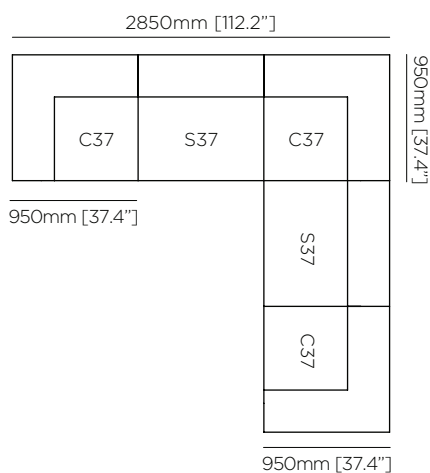

Modular 5 L-Sectional
BLD.MS.RLX.LS5