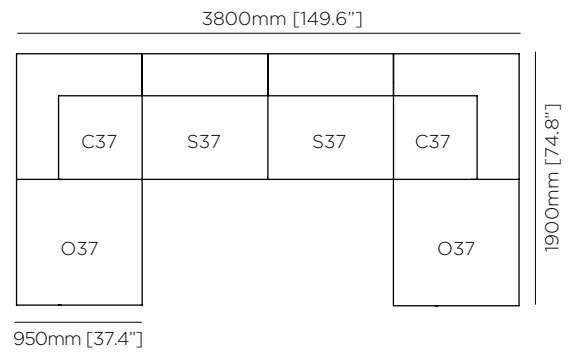

Modular 6 U-Chaise Sectional
BLD.MS.RLX.UC6