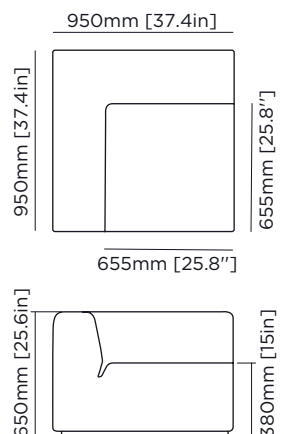

### Cushions (Sold Separately)

500mm [20"] x 500mm [20"]  
650mm [25"] x 650mm [25"]

### Weight

Approx 17kg / 37.5lbs

### Dimensions

L 950mm [37.4"]  
W 950mm [37.4"]  
H 650mm [25.6"]  
SH 380mm [15"]

S37 Single  
(Canvas)

O37 Ottoman  
(Canvas)

**S37 Single**  
BLD.I.MS.RLX.S37

**Weight**  
Approx 15kg / 33lbs

**Dimensions**  
L 950mm [37.4"]  
W 950mm [37.4"]  
H 650mm [25.6"]  
SH 380mm [15"]

**O37 Ottoman**  
BLD.I.MS.RLX.O37

**Weight**  
Approx 13kg / 28.6lbs

**Dimensions**  
L 950mm [37.4"]  
W 950mm [37.4"]  
H 380mm [15"]