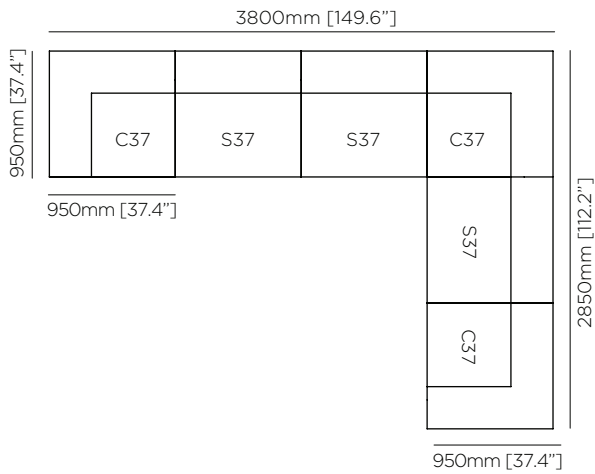

RELAX CONFIGURATION PACKAGES

MODULAR
SOFAS

Modular 6 L-Sectional
BLD.MS.RLX.LS6