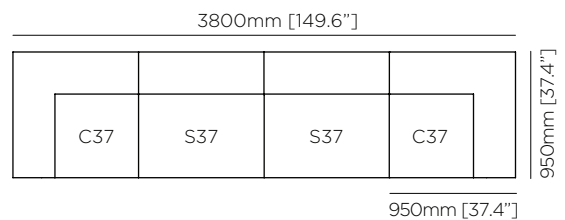

Modular 4 Sofa
BLD.MS.RLX.S4